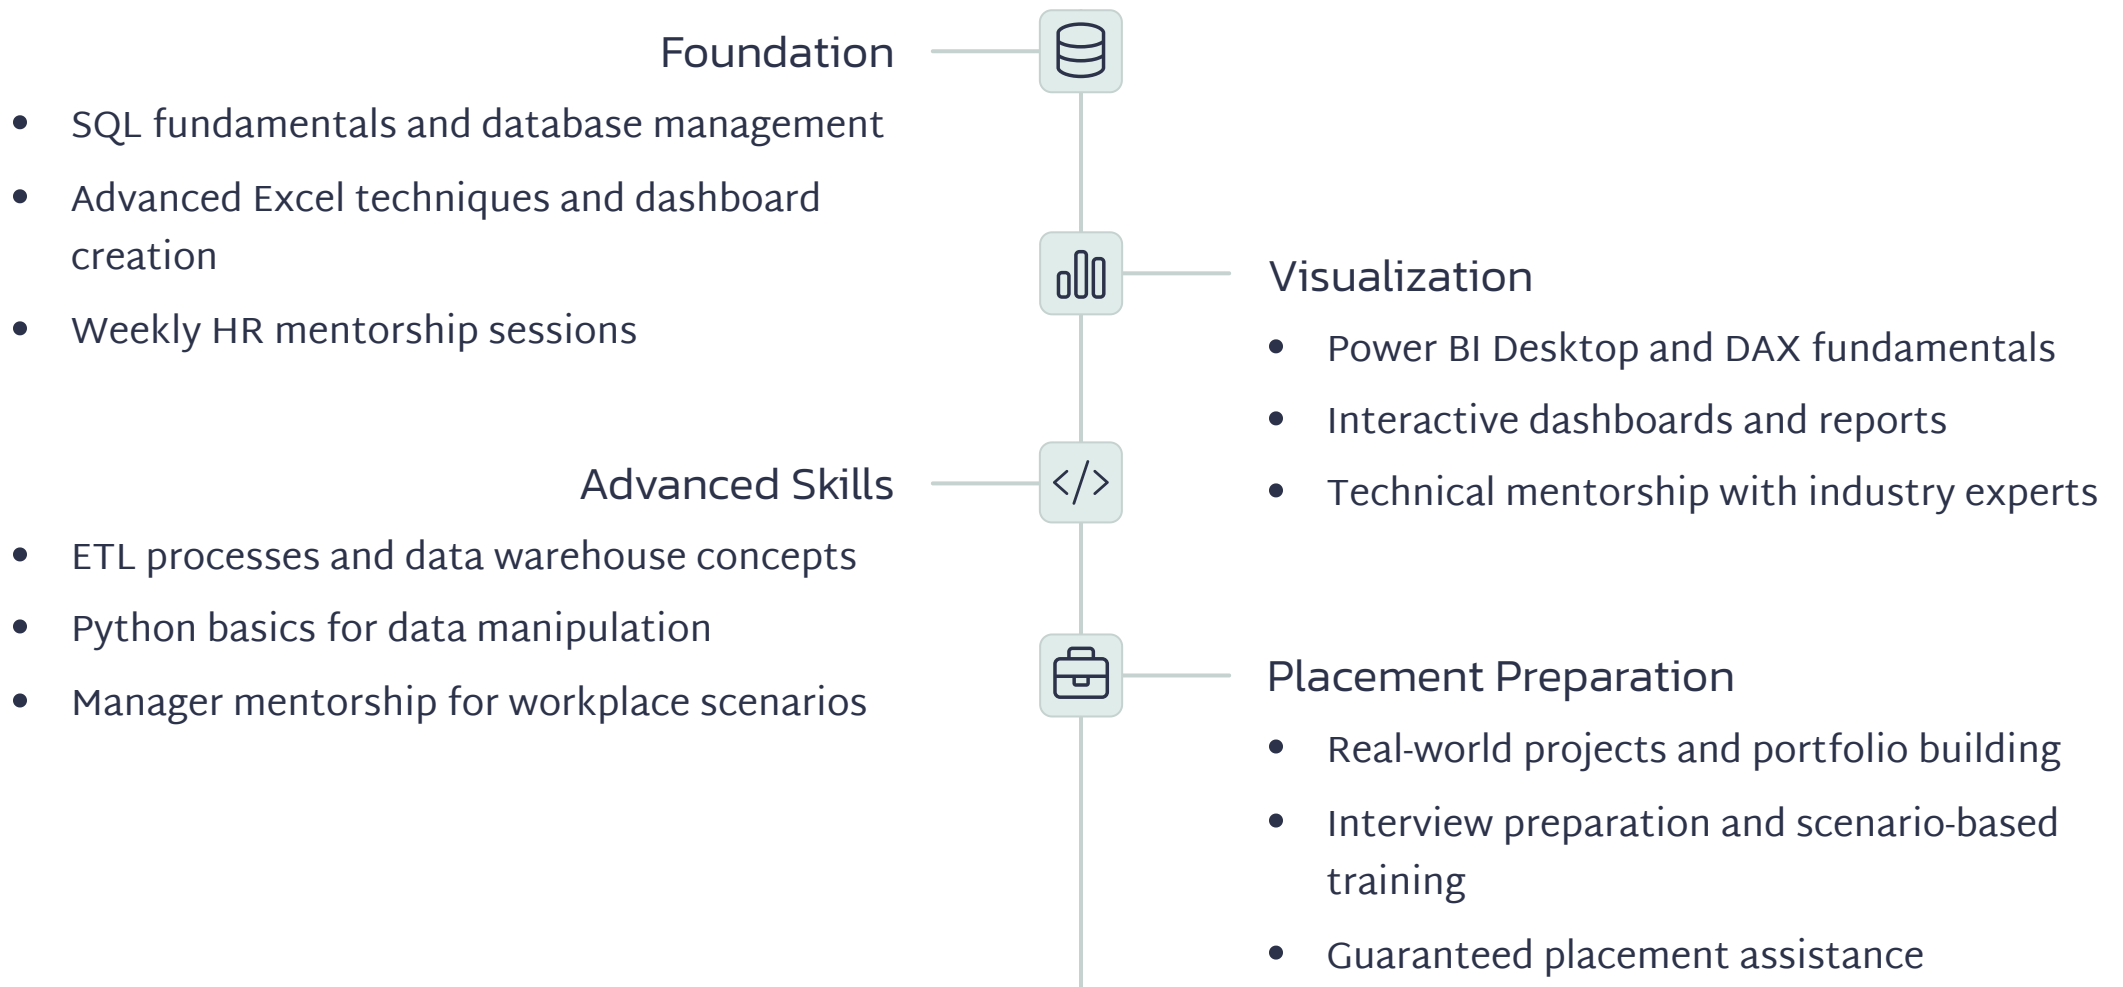

Data Analyst & Power BI Developer Program

Timeline

Master data analytics with our comprehensive program. Structured learning path ensures job readiness in just 4 months.

Ashish Barde (Founder)

Microsoft Certified Data Analyst Associate, Passionate educator and visionary leader, Ashish Barde has empowered 5000+ students to build successful careers in Data Science, Analytics, and IT. With a mission to make quality education accessible, he founded RISE Institute Mumbai and Rise Technosoft to bridge the gap between learning and placement through practical, industry-relevant training.