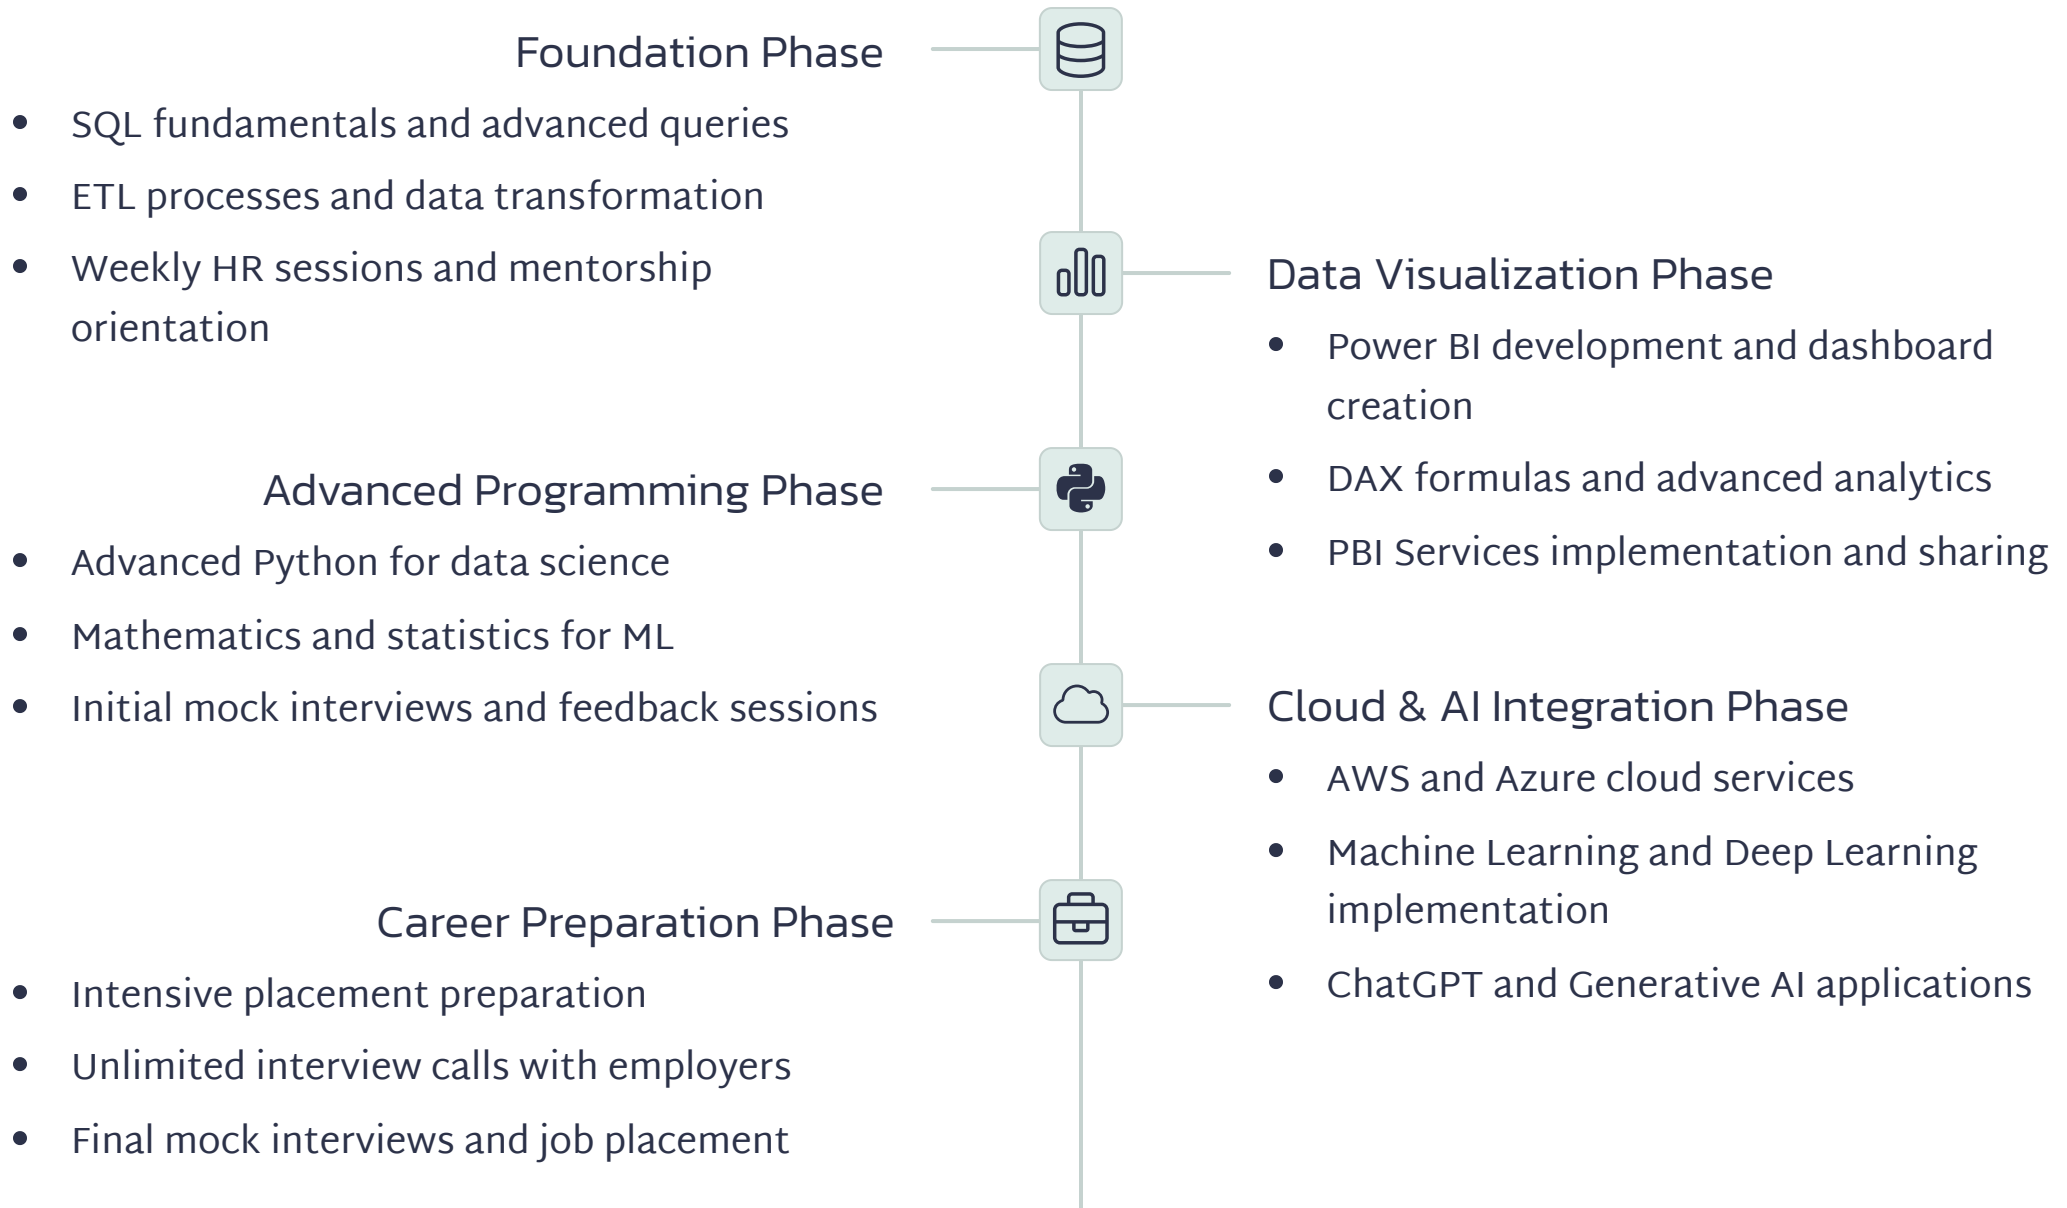

Full Stack Data Scientist Program Timeline

Master our comprehensive curriculum with structured learning paths designed for optimal career progression.

All modules include recorded sessions for continuous review. Early enrollment gets you 10% discount!